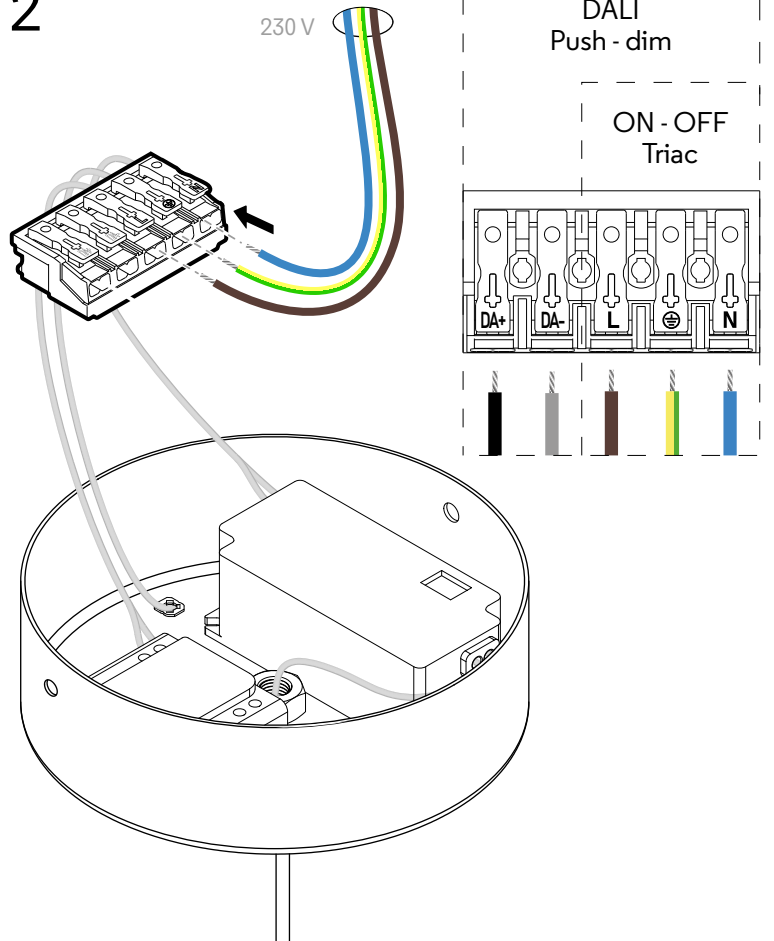

Installation manual

Bloss

Made in
Estonia

IP20

on
off

1

2

3