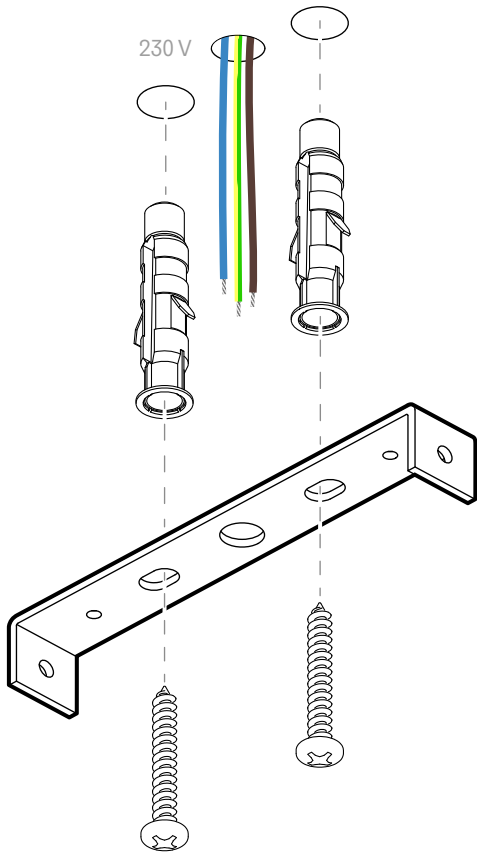

Installation manual

Bloss

Made in
Estonia

IP20

on
off

1

2

3