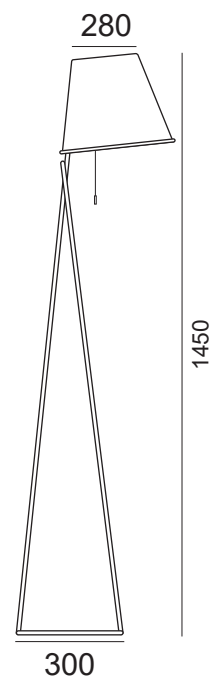

Graphic and elegant floor lamp. Pull-cord switch handily in reach and aluminium shade will direct light down.

Disainer: Tõnis Vellama
Aasta: 2015

Made in
Estonia

IP20 CE

Technical data

Family: Trix

Models: TR18-E27-B, TR18-E27-W

Voltage (V): 220~240

Frequency (Hz): 50~60

Power LED (W max): 11

Dimming: According to light source

Socket: E27

IP class: 20

Neto weight (kg): 2.65

Gross weight (kg): 4.0

Material

Steel, aluminium

Finishes

● Black (TR18-E27-B) ○ White (TR18-E27-W)

Please note that RAL may vary slightly due to material speciality

Product drawing

Please note that some dimensions may vary slightly due to manufacturing tolerances.