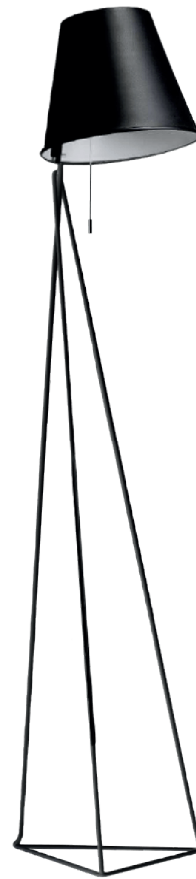

Graphic and elegant floor lamp. Pull-cord switch handily in reach and aluminium shade will direct light down.

Disainer: Tõnis Vellama
Aasta: 2015

Made in
Estonia

IP20 CE

Technical data

Family: Trix

Models: TR18-E27-B, TR18-E27-W

Voltage (V): 220~240

Frequency (Hz): 50~60

Power LED (W max): 11

Dimming: According to light source

Socket: E27

IP class: 20

Neto weight (kg): 2.65

Gross weight (kg): 4.0

Material

Steel, aluminium

Finishes

● Black (TR18-E27-B) ○ White (TR18-E27-W)

Please note that RAL may vary slightly due to material speciality

Product drawing

Please note that some dimensions may vary slightly due to manufacturing tolerances.