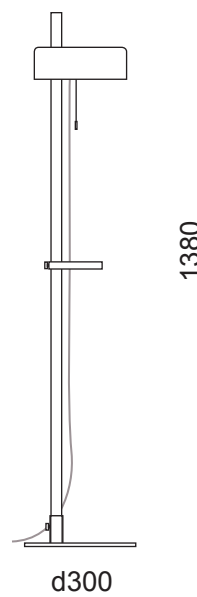

High light or low light. Under the shade is thumbscrew for adjusting the height of the shade, so that light is on desired level. Adjustable is also a little sideboard, for putting away your phone or coffee cup.

Disainer: Tõnis Vellama
Aasta: 2019

Made in
Estonia

IP20 CE

Bold

seos

Technical data

Family : Bold
Models : BO-E27-B

Voltage (V) : 220~240
Frequency (Hz): 50~60
Dimming : Non-dim
Socket : E27
Power LED (W max) : 7
IP class : 20

Neto weight (kg) : -
Gross weight (kg) : -

Material

Steel, waxed oak pole

Finishes

● Black (BO-E27-B)

Product drawing

Please note that some dimensions may vary slightly due to manufacturing tolerances.